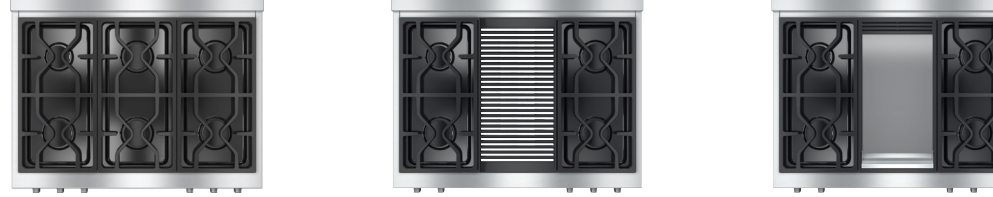

BTU Output: G / LP		
Front left	19,500 / 19,500	19,500	19,500 / 19,500
Front center	19,500 / 19,500	Grill: 19,000	Griddle: 13,000 / 14,300
Front right	19,500 / 19,500	19,500	19,500 / 19,500
Back left	12,500 / 12,500	12,500	12,500 / 12,500
Back center	13,600 / 13,000	–	–
Back right	13,600 / 13,000	13,600	13,600 / 13,000
TOTAL	max. 98,200 / 97,000	max. 84,100	max. 78,100 / 78,800

Features			
Fuel type	Dual Fuel	Dual Fuel	Dual Fuel
Controls	M Touch	M Touch	M Touch
Handle	ComfortSwivel handle	ComfortSwivel handle	ComfortSwivel handle
WiFi + MotionReact	•	•	•
ComfortLift panel	•	•	•
Burners/ DW-safe grates	6 / •	4 + Grill / •	4 + Griddle / •
MasterChef/ MasterChef Plus programs	• / •	• / •	• / •
M Pro griddle/ M Pro grill	–	– / •	• / –
Wireless Precision Probe	•	•	•
Moisture Plus	•	•	•