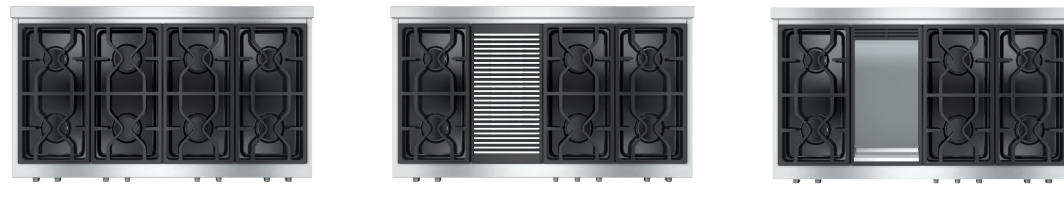

BTU Output: G / LP		
Front left	19,500 / 19,500	19,500	19,500 / 19,500
Front left center	19,500 / 19,500	Grill: 19,000	Griddle: 13,000 / 14,300
Front right center	19,500 / 19,500	19,500	19,500 / 19,500
Front right	19,500 / 19,500	19,500	19,500 / 19,500
Back left	10,000 / 10,000	10,000	10,000 / 10,000
Back left center	13,600 / 13,000	–	–
Back right center	13,600 / 13,000	13,600	13,600 / 13,000
Back right	10,000 / 10,000	10,000	10,000 / 10,000
TOTAL	max. 125,200 / 124,000	max. 111,100	max. 105,100 / 105,800

Features			
Fuel type	Dual Fuel	Dual Fuel	Dual Fuel
Controls	M Touch	M Touch	M Touch
Handle	ComfortSwivel handle	ComfortSwivel handle	ComfortSwivel handle
WiFi + MotionReact	•	•	•
ComfortLift panel	•	•	•
Burners/ DW-safe grates	8 / •	6 + Grill / •	6 + Griddle / •
MasterChef/ MasterChef Plus programs	• / •	• / •	• / •
M Pro griddle/ M Pro grill	–	– / •	• / –
Wireless Precision Probe	•	•	•
Moisture Plus	•	•	•